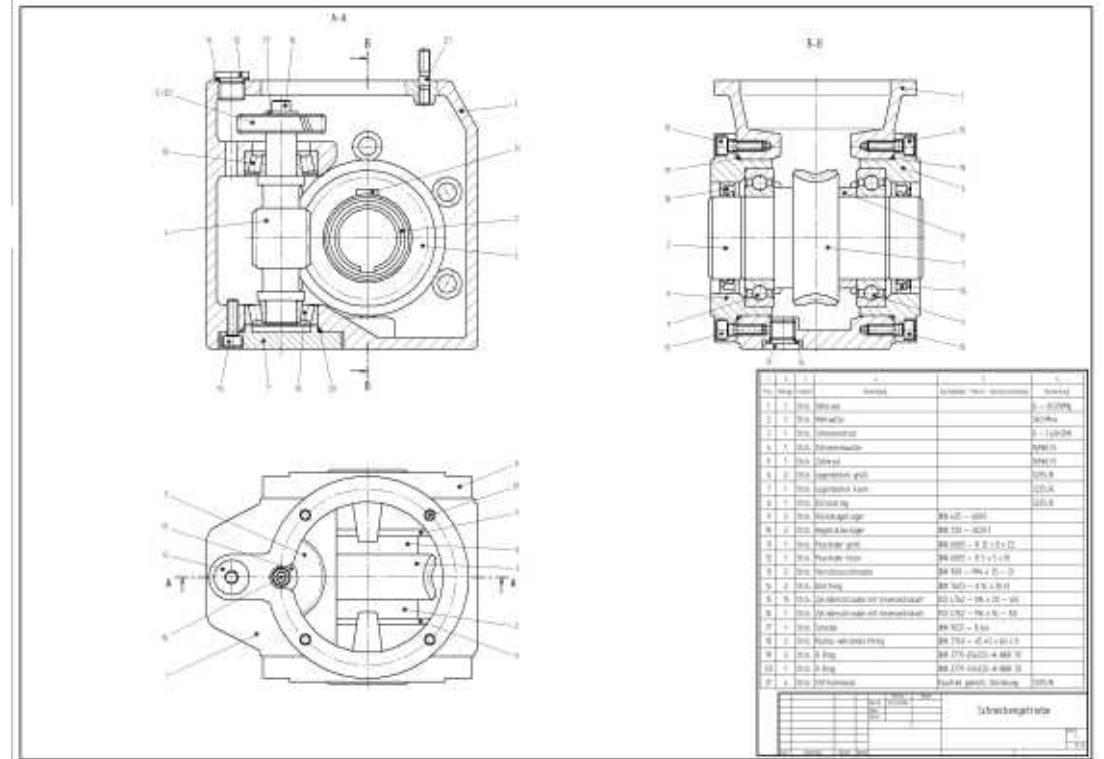

CAD (Computer Aided Design)

Dokumente

Traditionell:

ODELL HARDWARE CO. GREENSBORO, N. C. JENKINS, W. VA.

SOLD TO Fleming & Woodhouse Bros.
TOWN AND STATE Rockwell, W. VA.
SHIPPED TO Cranfield, N. C.
SHIPPED VIA 40-2-10
TERMS

QTY	DESCRIPTION	UNIT PRICE	AMOUNT	TAX	TOTAL
1/2	1/2" Dia. shells 1 1/2-1-0	14.75	7.38		
1	1" primers	1.00	1.00		
1	12" x 3" Wads	50	50		
1	1" Dia. 30" long Pipe	50	50		
1	1" "	50	50		
1	1" "	40	40		
1	1" "	1.50	1.50		
					19.28

Ab 1990er:

UNA:+,?'

UNB+UNOA:2+FHPEDAL+HUBERGMBH+990802:1557+9908021557'

UNH+INVOIC0001+INVOIC:D:93A:UN'

BGM+380+9908001+9'

DTM+3:19990802:102'

RFF+ON:00010001'

DTM+4:19999715:102'

NAD+SE++Fahrradhandel Pedal++Wagingerstr. 5+München++81549'

NAD+BY++Huber GmbH++Obstgasse 2+München++81549'

LIN+1+++4711.001'